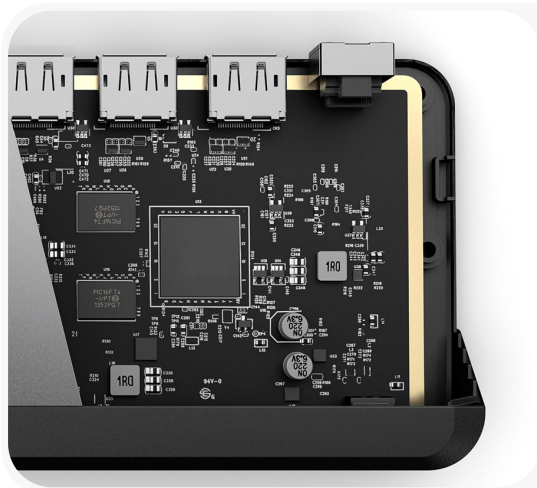

# Triple 4K Display Universal Docking Station – DX3

- WITH 100W LAPTOP CHARGING

Triple Display

4K Ultra HD

Apple & Windows  
Compatible

100W Power Delivery

Power Adapter  
Included

Part no

## Immersive Triple 4K

The MX3 dock can support up to three stunning external displays \*. The dock supports extension or mirroring across the three external displays when used with a Windows Laptop.

\* The quantity and resolution of video outputs supported is dependent on the capabilities of the computer used with the docking station. Mac laptop users who use the MX3 can only mirror their laptop screen. This is a good solution for Mac laptop users who want to run a single monitor display that's much larger than the laptop screen they are mirroring.

Refer to the resolution support table for details on the output capabilities of computers based on their specifications.

## Ports for Versatile Work Stations

When you have a lot going on, so does the MX3. It fast-charges laptops with up to 100W of power, supports up to three displays, and delivers connectivity for standard peripherals including Ethernet, audio/microphone jack and USB accessories. All at the same time.