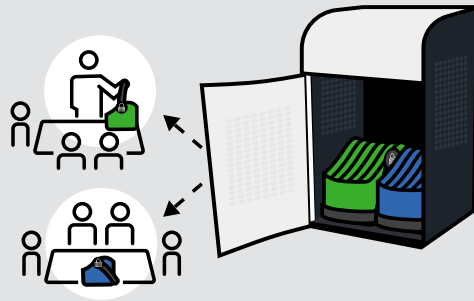

Smarter Workflow

Save Time, Save Cheddar. Our goal is to save you valuable time, each and every day, thus saving you some serious cheddar. Our Baskets enable you to hand-out and pack-up devices in less time, allowing you to forget about charging and focus on your goals.

Perfect for Shared Use. Not enough devices to go around? No problemo. Organizations can now easily share mobile devices between rooms without the fuss. Simply grab a Basket or two of devices and transport them safely and easily to just about anywhere you want to go.

Additional Key Benefits

Compatible & Efficient.² Includes two or three large Baskets to hold devices up to 13" as well as a stainless steel device rack for storing devices up to 17" with or without cases.

Future Proof. Think inside the box, and you won't be stuck with a bunch of outdated charging stations. Removable racks and Baskets allow this station to adapt to future needs as devices change or new technology is added.

Distribute devices up stairs or over rough terrain. Baskets by LocknCharge allow you to share and safely distribute devices between multiple locations within your facility. The Baskets are interchangeable with LocknCharge Carts that use the same Large Basket ecosystem.

Small Footprint. Easily place the charging station on a counter or mount it to the wall. Either way, the Carrier Charging Station takes up minimal space.

Secure. Protect your device investment without worry. Lock away devices in the storage area with a padlock.

Tough as Nails. Carrier Charging Stations are made with high-quality, welded steel and are backed by a lifetime warranty.

Lock Included. This charging station comes with a high-quality, stainless steel padlock and keys.

Modular Syncing (Optional). Don't buy a new Sync and Charge Station, purchase the hand-held iQ 16 Sync Charge Box™ which allows you to carry the unit to where syncing is required (sold separately).

www.lockncharge.com

Phone: (888) 943-6803

info@lockncharge.com

lockncharge®